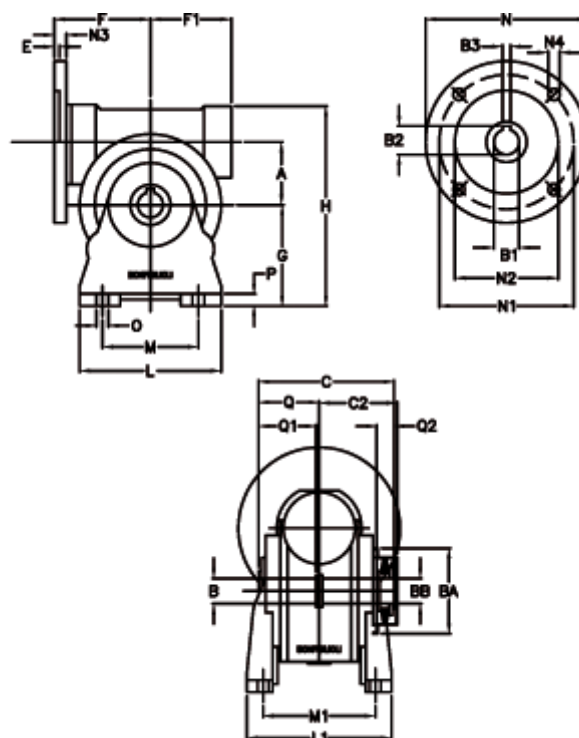

Article number: 390204903622816

Description: Worm Gear with Torque Limiter
VF 49-L1-A-36 P71B14

Measures

a = 49.50	C2 = 63,5	L1 = 124.0	O = 8.5
B = 25	Description = VF 49A-xx-71B14	m = 63	P = 12
B1 E7 = 14	E = 3.0	M1 = 98.5	Q = 51.0
B2 = 16.3	F = 70	N = 105	Q1 = 41
B3 H9 = 5	F1 = 63	N1 = 85	Q2 = 15
BA = 63	g = 82	N2 = 70	
BB H7 = 14	H = 162	N3 = 10.5	
C = 105	L = 110	N4 = 6,5	